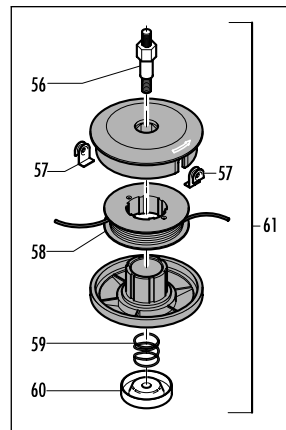

brand	MCCULLOCH

date	MAY/03	SHEET 3/4

Model	Prefix
ELITE 4630X	02

Product number
953900391

FIGURE 2