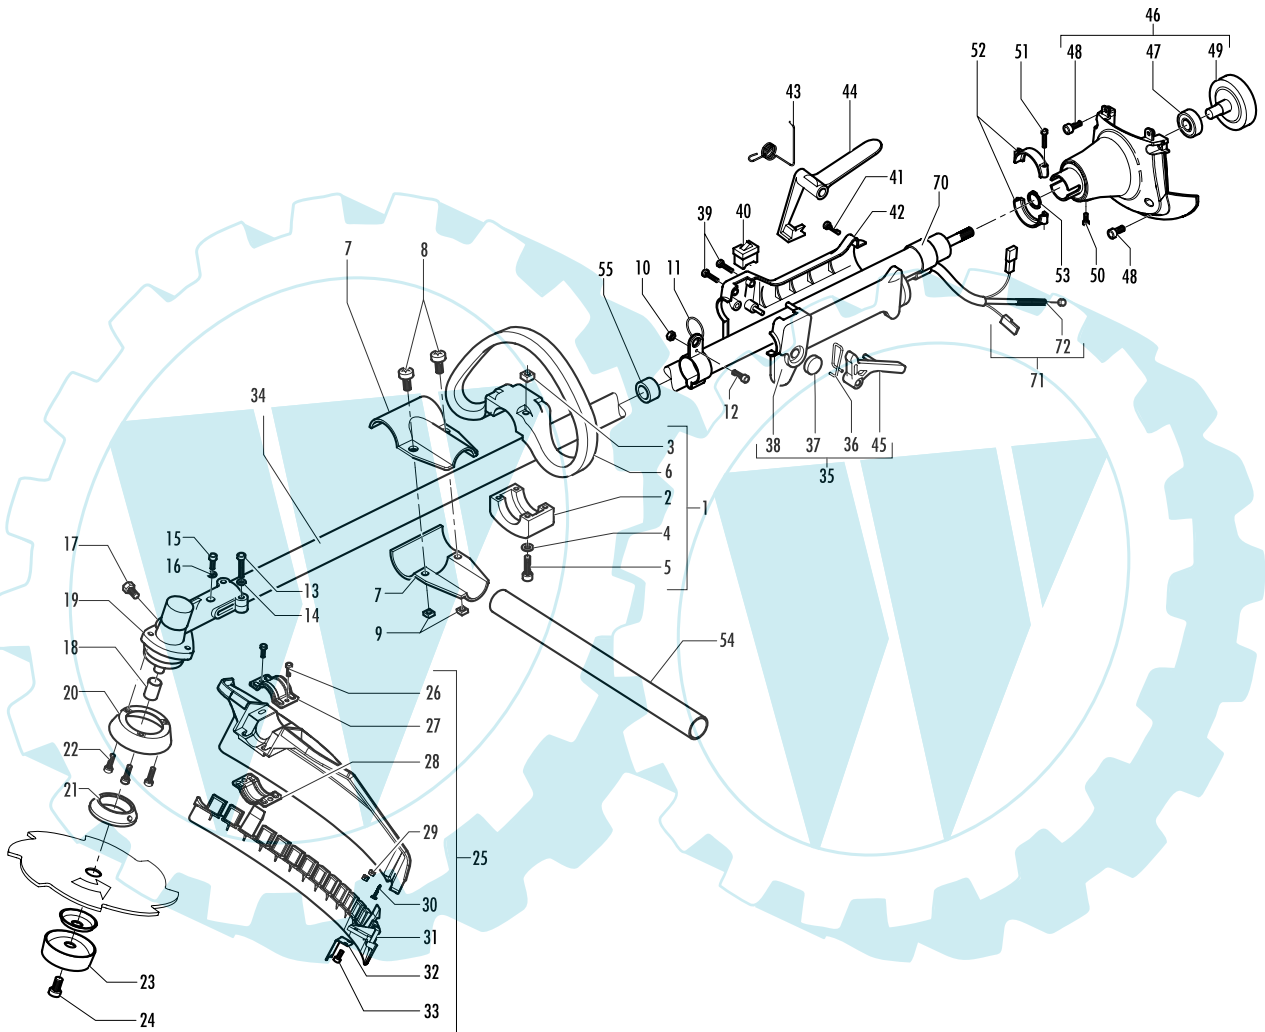

brand	MCCULLOCH

date	MAY/03	SHEET 3/4

Model	Prefix
ELITE 4630X	02

Product number
953900391

FIGURE 2