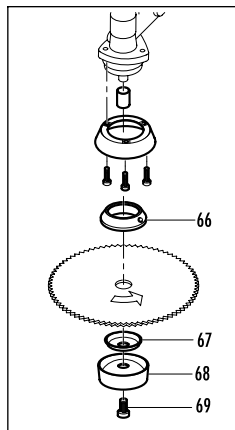

brand	MCCULLOCH

date	MAY/03	SHEET 3/4

Model	Prefix
ELITE 4630X	02

Product number
953900391

FIGURE 2