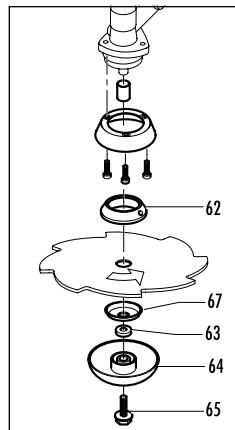

brand	MCCULLOCH

date	MAY/03	SHEET 3/4

Model	Prefix
ELITE 4630X	02

Product number
953900391

FIGURE 2