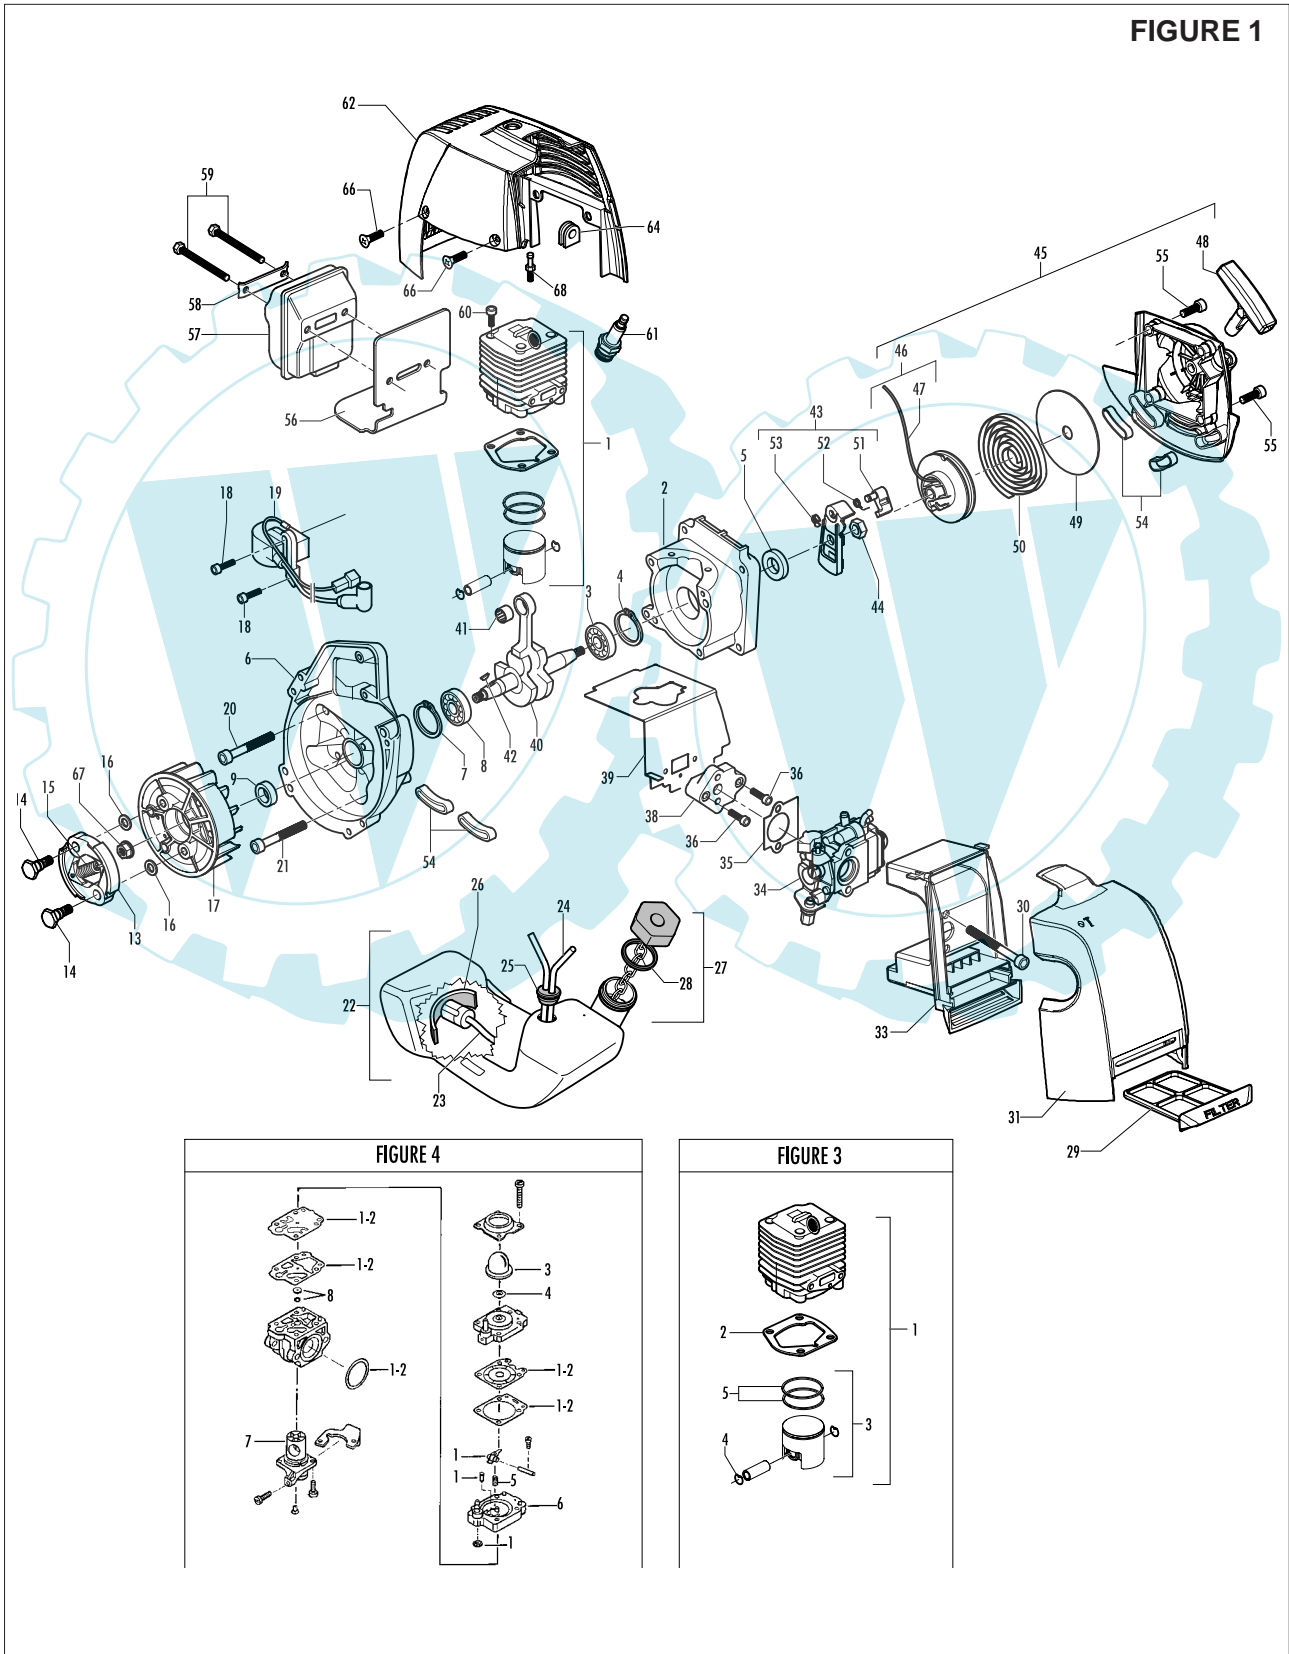

brand	MCCULLOCH

date	MAY/03	SHEET 1/4

Model	Prefix
ELITE 4630X	02

Product number
953900391